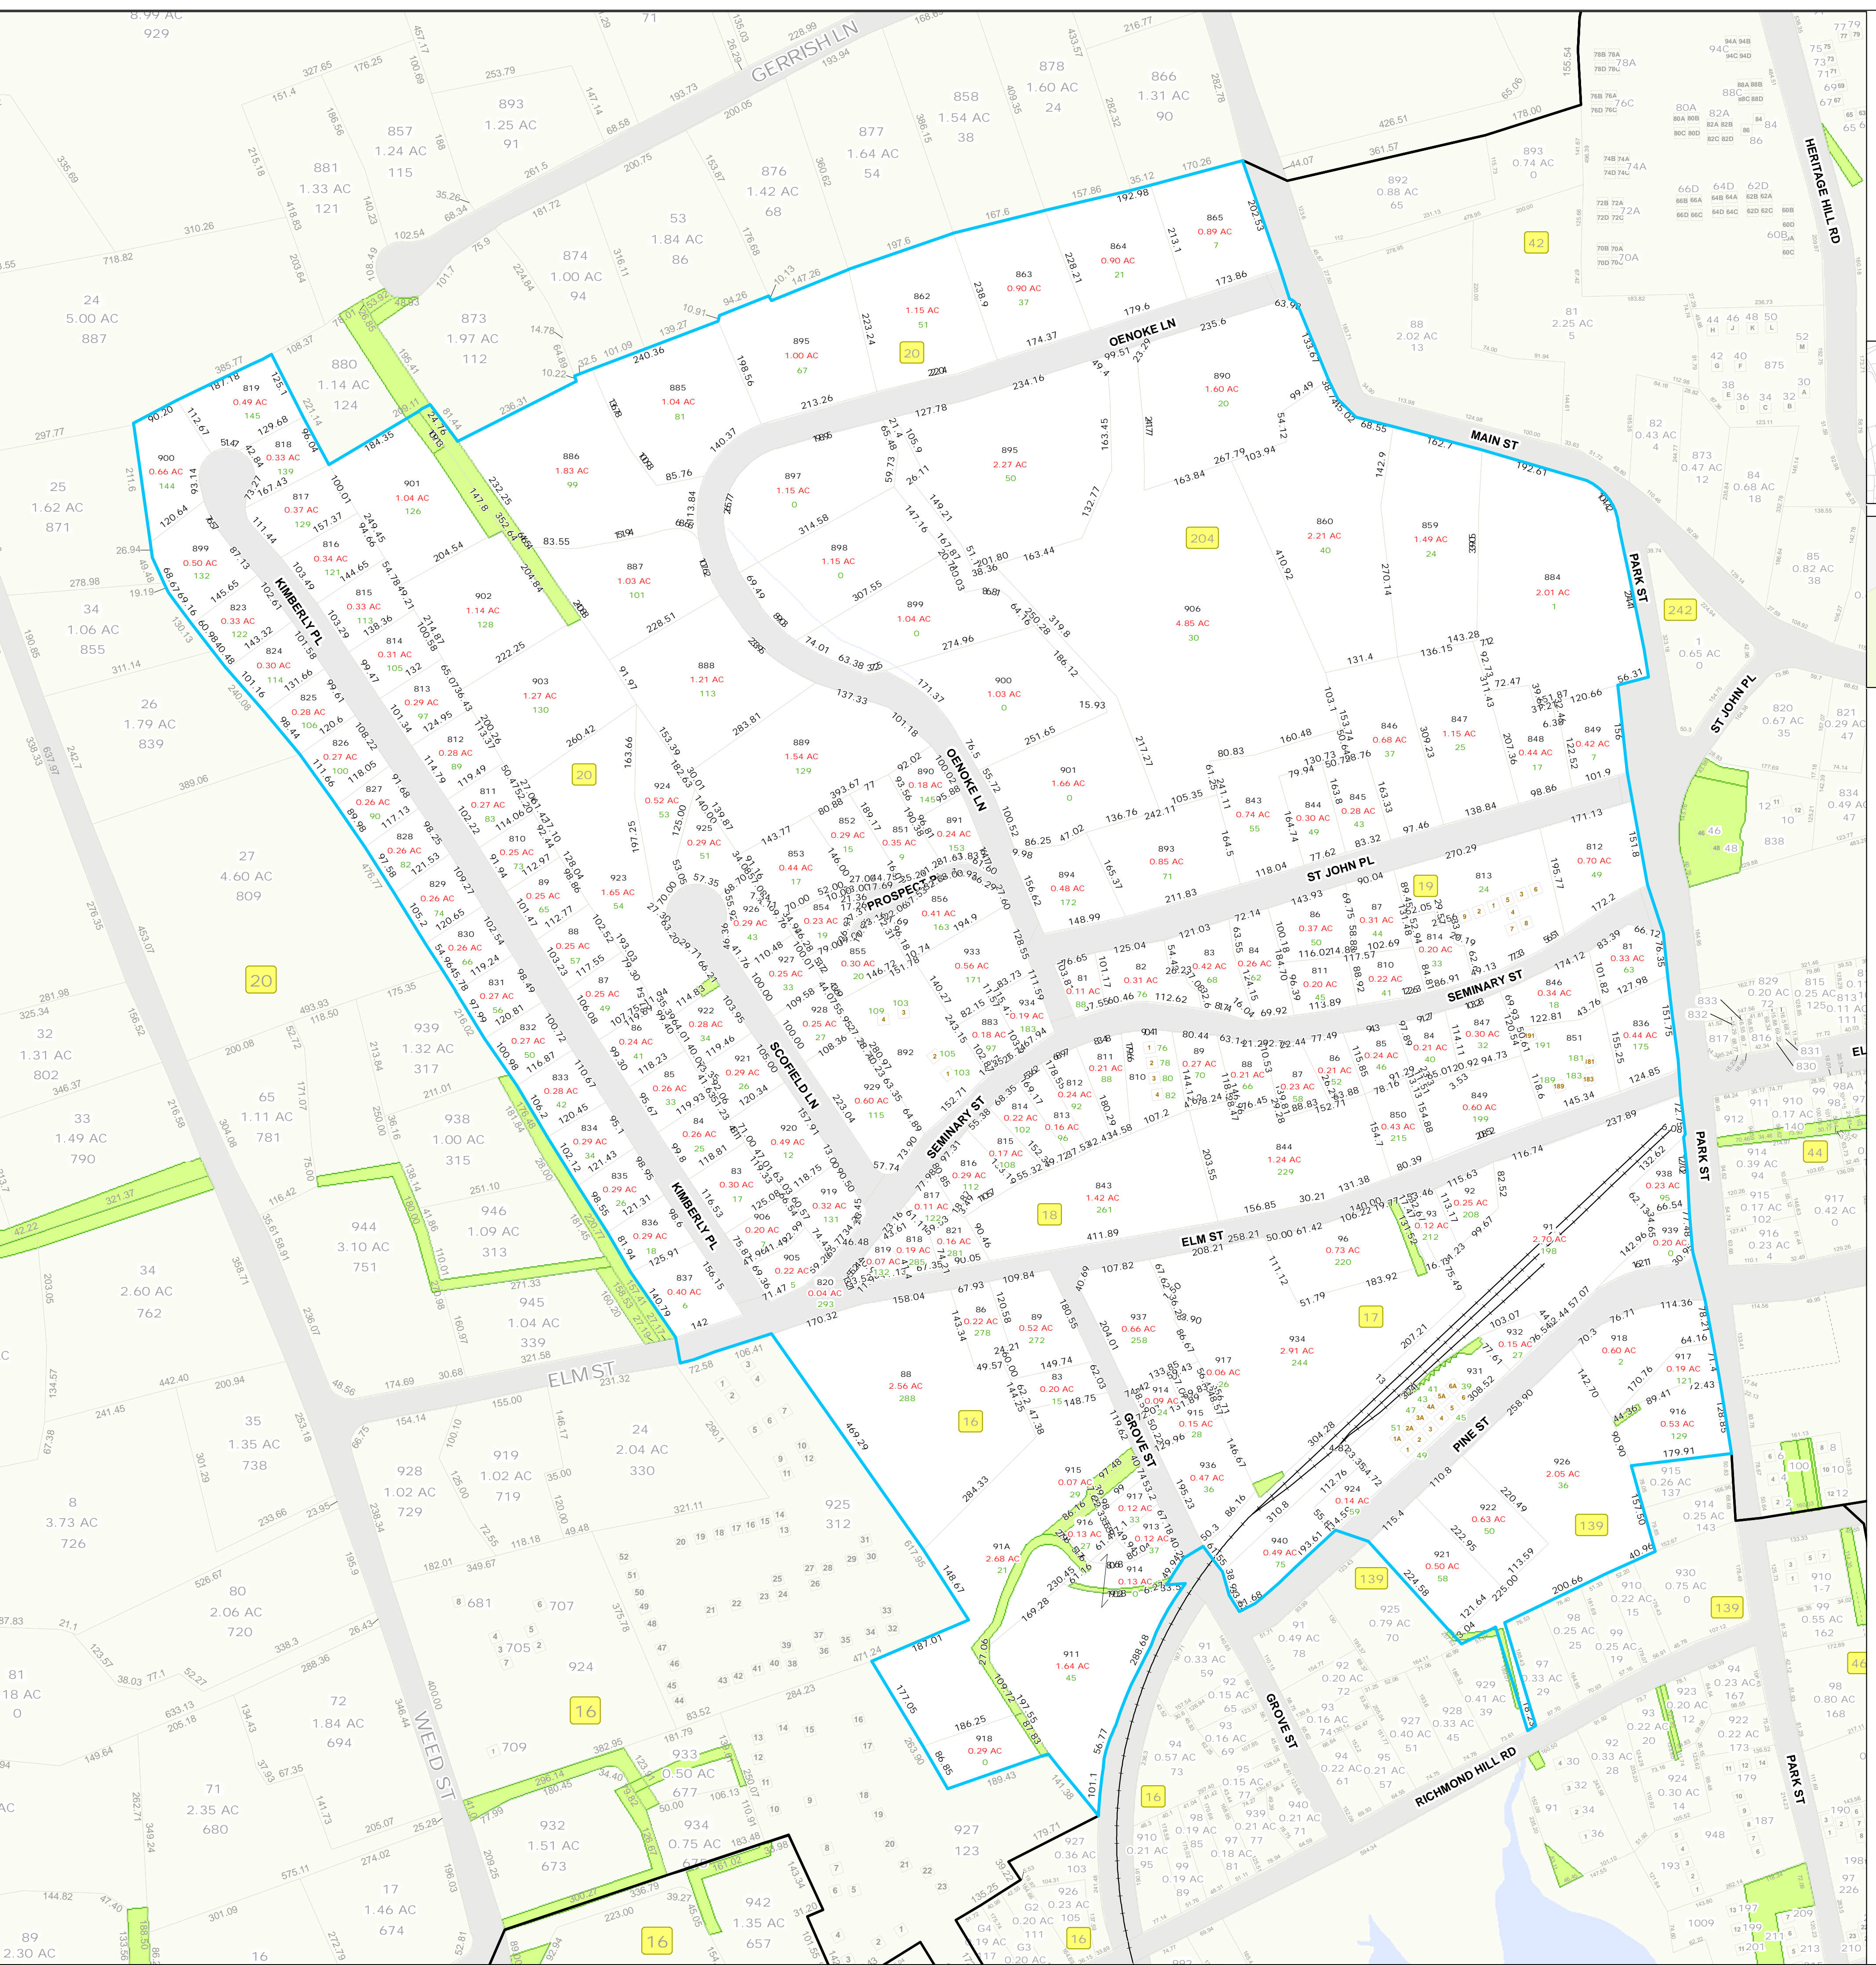

1" = 150'  
0 75 150  
Feet

# Town of New Canaan Connecticut

©2011 All mapping data copyright Town of New Canaan, CT

Legend Item	Value
Original Lot Number	59
Historic Parcel Line	26.2
Lot Size	38
Address Number	4
Condo Unit Number	150
Block Number	16
Current Map	150
Easement	150
Lot Dimension	150
Block Number	16