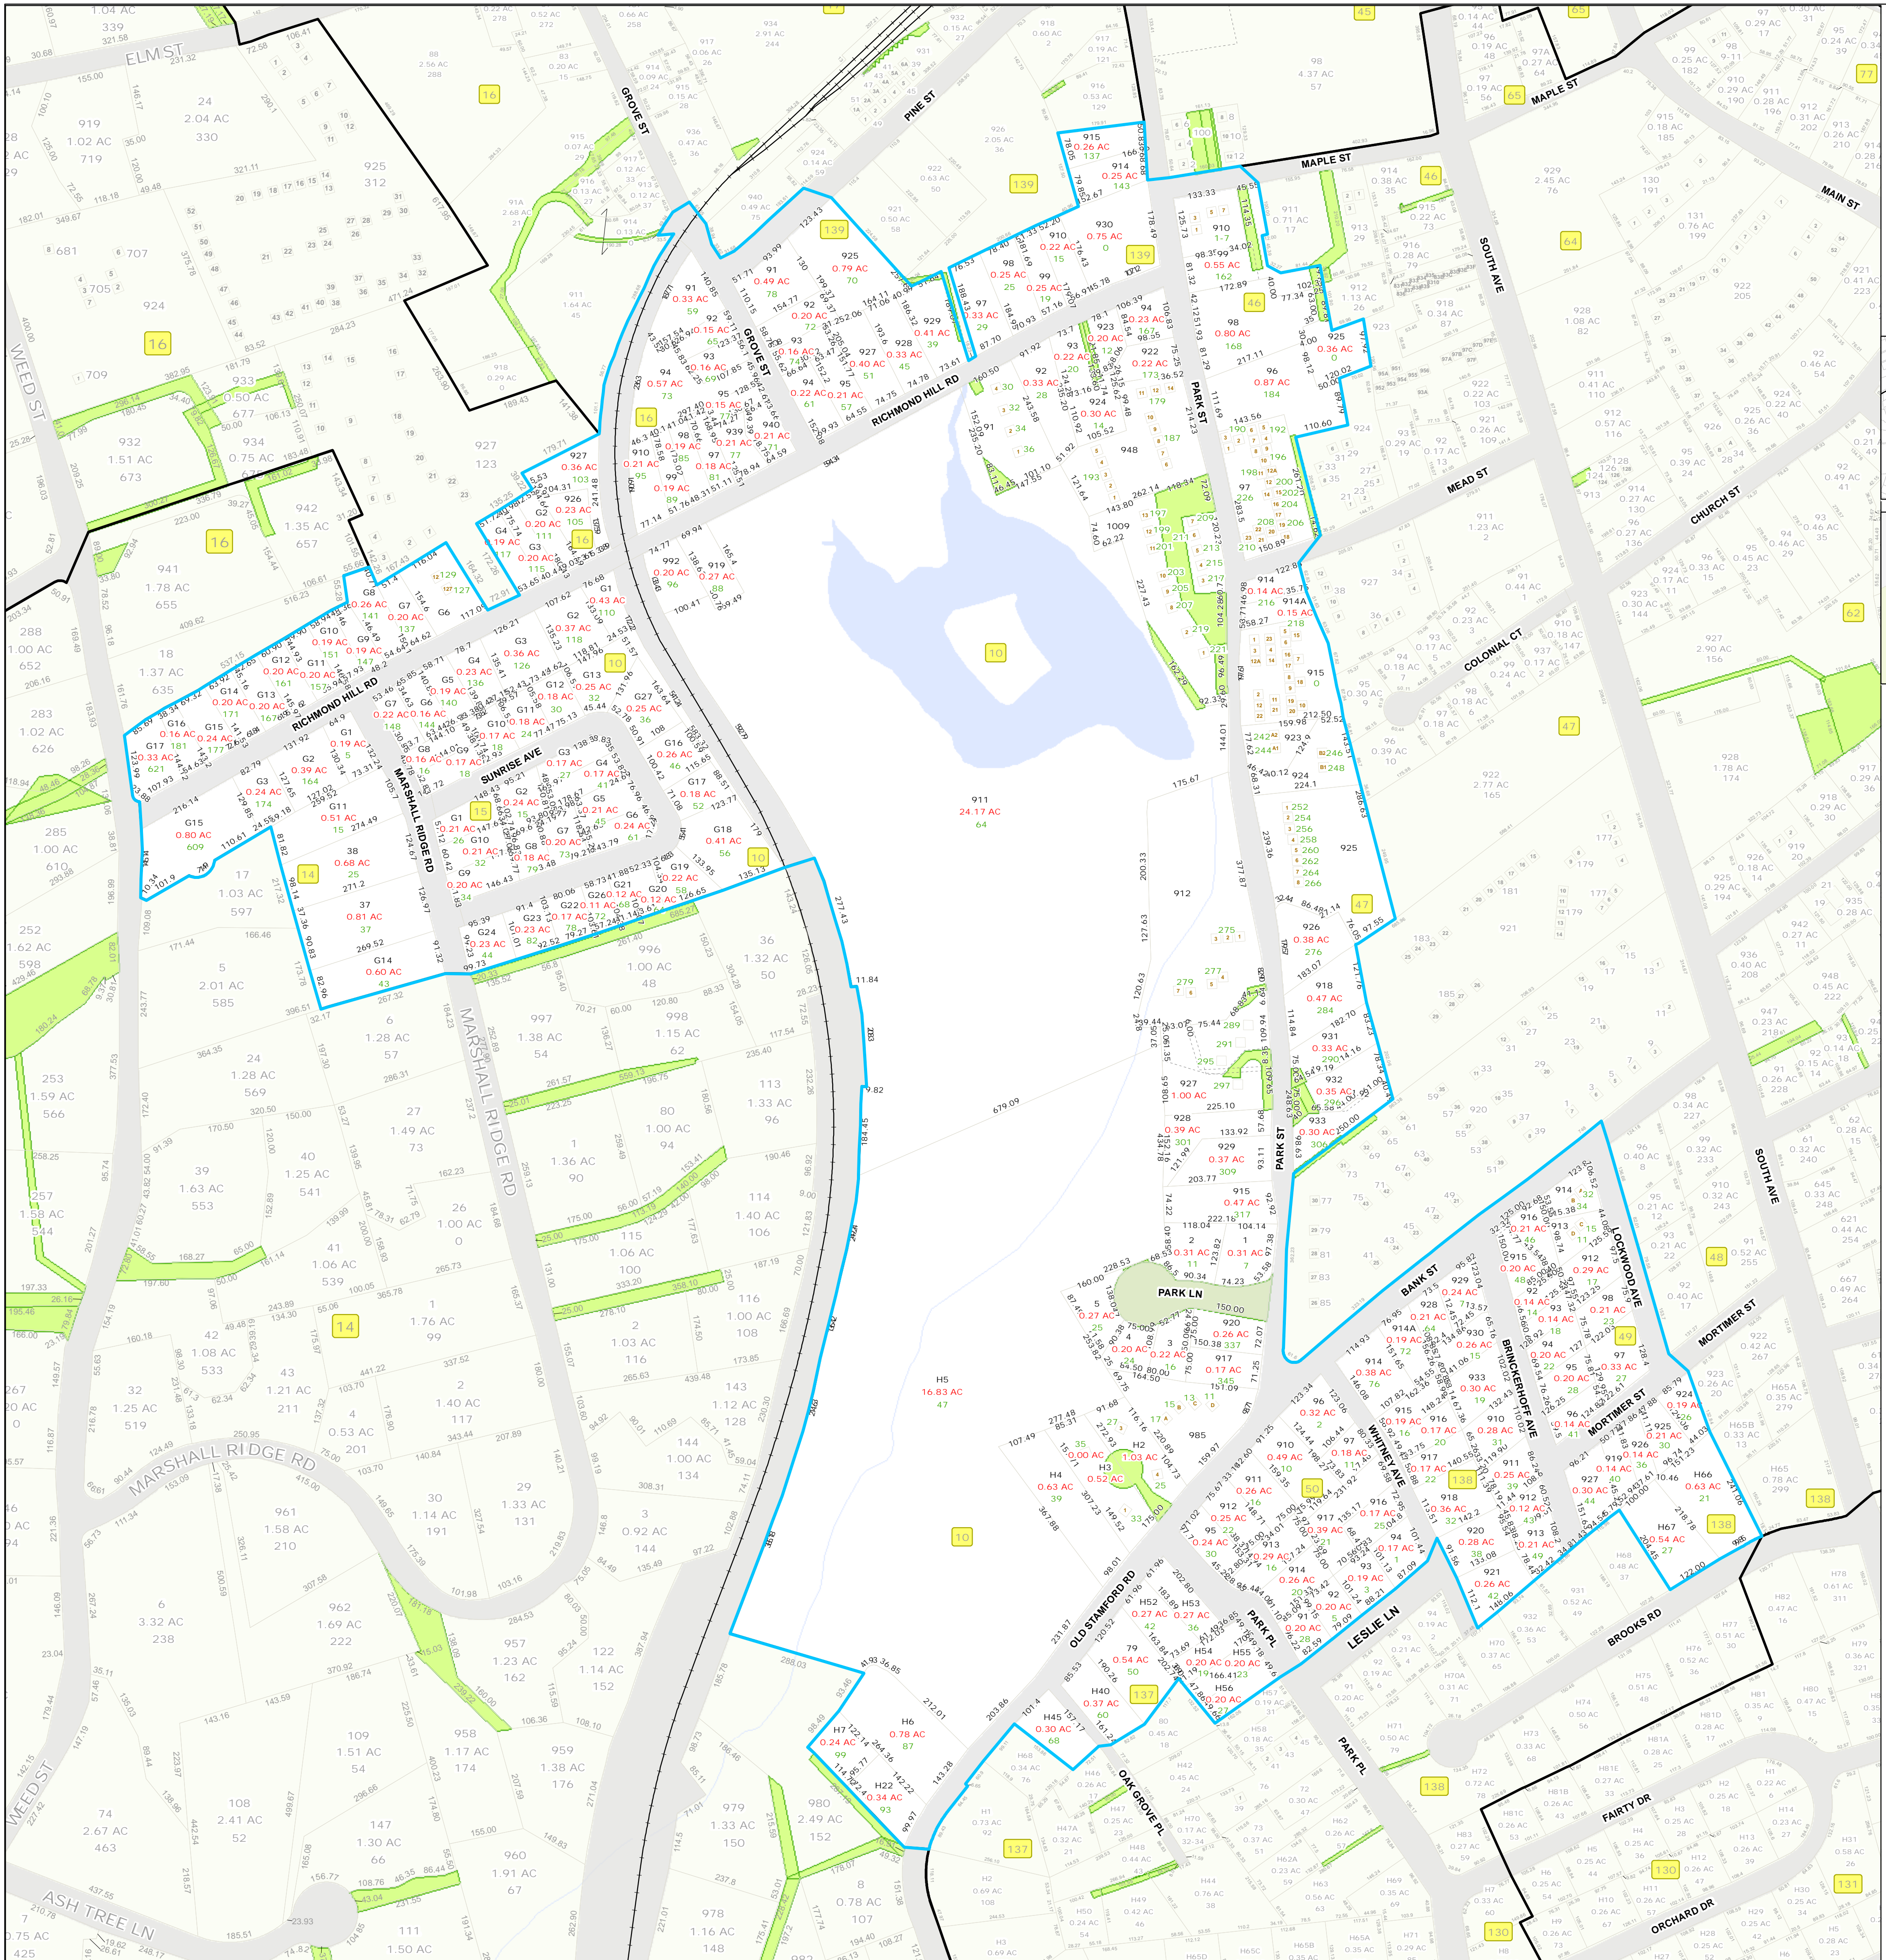

1" = 175'
0 87.5 175
Feet

Town of New Canaan Connecticut

©2011
All mapping data copyright Town of New Canaan, CT

Original Lot Number	Historic Parcel Line	Boundary Dispute	Tie Line
59	26.2	38	4
Lot Number	Lot Size	Address Number	Condo Unit Number
150	150	150	150
Block Number	Block Number	Block Number	Block Number