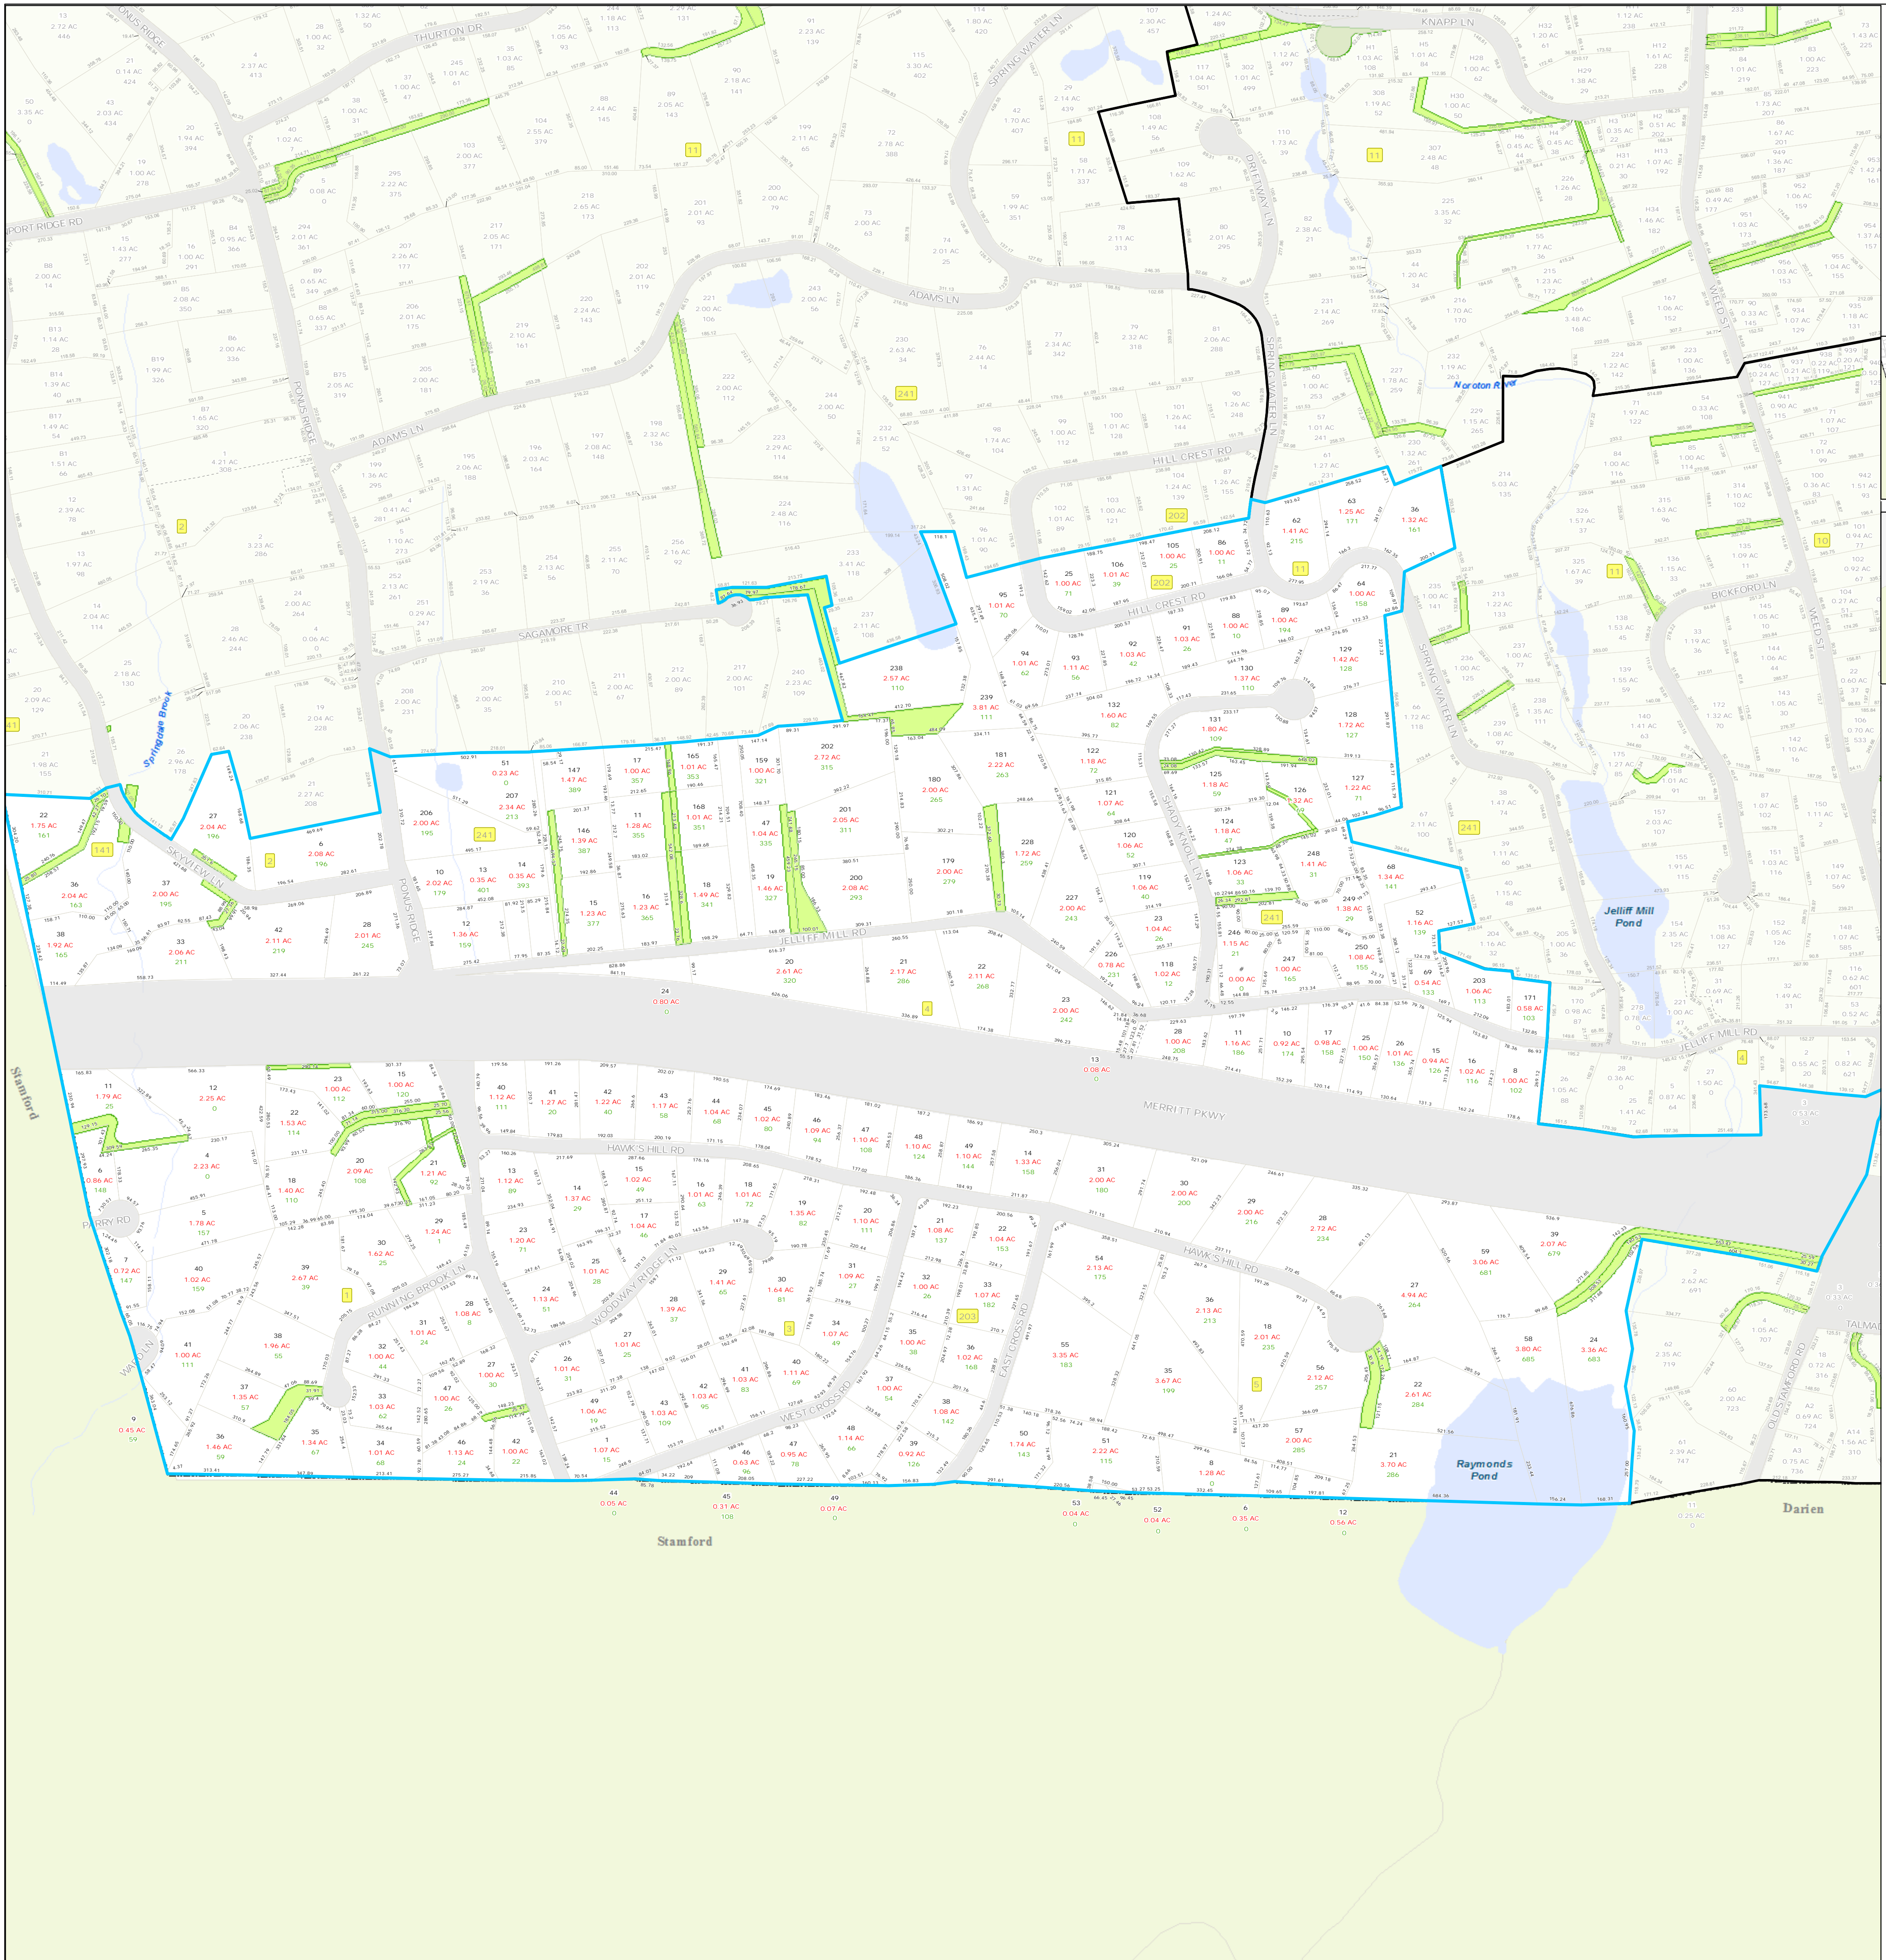

1" = 300'
0 150 300
Feet

Town of New Canaan Connecticut

©2011 All mapping data copyright Town of New Canaan, CT

Legend Item	Value
Original Lot Number	59
Lot Number	26.2
Lot Size	3.8
Address Number	4
Condo Unit Number	
Current Map	
Essement	
Lot Dimension	150
Block Number	2